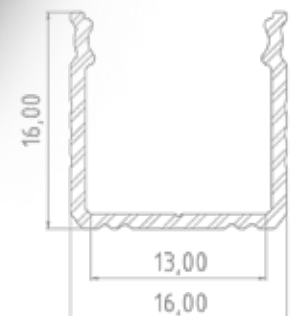

MATERIAL: ALUMINIUM

APPLICATION: SURFACE TILES

LED STRIP WIDTH: UP TO 12 MM

LENGTHS

PRIMARY: 2020MM

ADDITIONALLY: 1000MM, 3000MM, 4150MM

Application and accessories for led profiles

FOR AL12-GLS SERIES END-CAPS