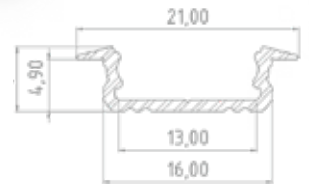

SERIES PROFILE

AL12-GLG1-XXXX

xxxx - means available lengths 1000, 2020, 3000, 4150

AVAILABLE COLOURS: SILVER,WHITE, BLACK

MATERIAL: ALUMINIUM

APPLICATION: GROOVE, RECESSED TILES

LED STRIP WIDTH: UP TO 12 MM

LENGTHS

PRIMARY: 2020MM

ADDITIONALLY: 1000MM, 3000MM, 4150MM

SERIES PROFILE

AL12-GLG2-XXXX

xxxx - means available lengths 1000, 2020, 3000, 4150

AVAILABLE COLOURS: SILVER,WHITE, BLACK

MATERIAL: ALUMINIUM

APPLICATION: GROOVE, RECESSED TILES

LED STRIP WIDTH: UP TO 12 MM

LENGTHS

PRIMARY: 2020MM

ADDITIONALLY: 1000MM, 3000MM, 4150MM

SERIES PROFILE

AL12-GLG3-XXXX

xxxx - means available lengths 1000, 2020, 3000, 4150

AVAILABLE COLOURS: SILVER,WHITE, BLACK

MATERIAL: ALUMINIUM

APPLICATION: GROOVE, RECESSED TILES

LED STRIP WIDTH: UP TO 12 MM

LENGTHS

PRIMARY: 2020MM

ADDITIONALLY: 1000MM, 3000MM, 4150MM