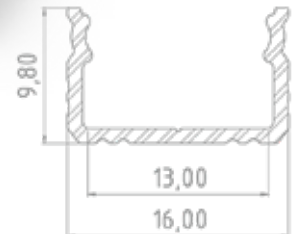

LENGTHS

PRIMARY: 2020MM

ADDITIONALLY: 1000MM, 3000MM, 4150MM