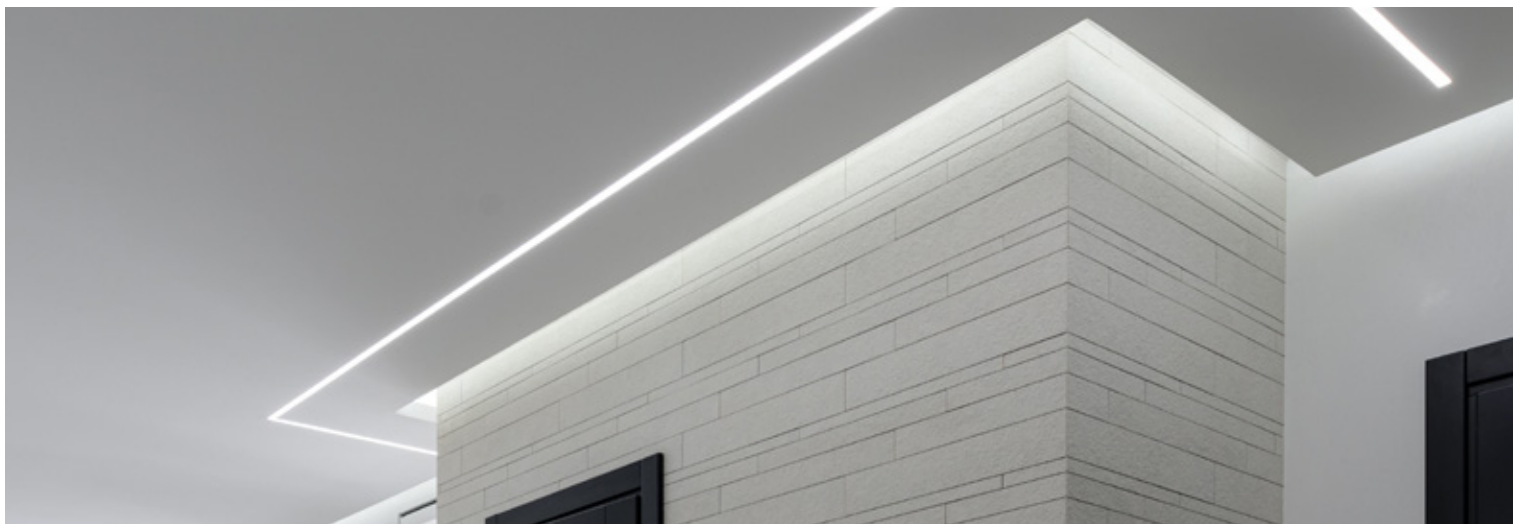

Application and accessories for led profiles

FOR AL12-GLG SERIES END-CAPS

Model	Color	Photo
AL12-GLG1-AB-EC-SET10*	Black	
AL12-GLG1-AB-EC-SET50**		
AL12-GLG1-AS-EC-SET10*	Grey	
AL12-GLG1-AS-EC-SET50**		
AL12-GLG1-LW-EC-SET10*	White	
AL12-GLG1-LW-EC-SET50**		
AL12-GLG2-AB-EC-SET10*	Black	
AL12-GLG2-AB-EC-SET50**		
AL12-GLG2-AS-EC-SET10*	Grey	
AL12-GLG2-AS-EC-SET50**		
AL12-GLG2-LW-EC-SET10*	White	
AL12-GLG2-LW-EC-SET50**		
AL12-GLG3-AB-EC-SET10*	Black	
AL12-GLG3-AB-EC-SET50**		
AL12-GLG3-AS-EC-SET10*	Grey	
AL12-GLG3-AS-EC-SET50**		
AL12-GLG3-LW-EC-SET10*	White	
AL12-GLG3-LW-EC-SET50**		

*SET10 - for max 10 profile GLG Series (10x end caps with hole + 10x full end caps)

**SET50 - for max 50 profile GLG Series (50x end caps with hole + 50x full end caps)