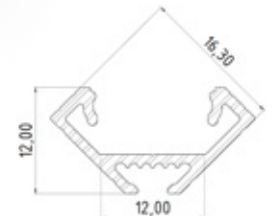

CORNER PROFILE / SURFACE PROFILE FOR METAL SHELVES

«

SERIES PROFILE

AL12-GLC1-xxxx

xxxx - means available lengths 1000, 2020, 3000, 4150

AVAILABLE COLOURS: SILVER, WHITE, BLACK

MATERIAL: ALUMINIUM

APPLICATION: STANDARD CORNER

LED STRIP WIDTH: UP TO 12 MM

LENGTHS

PRIMARY: 2020MM

ADDITIONALLY: 1000MM, 3000MM, 4150MM

SERIES PROFILE

AL12-GLC2-xxxx

xxxx - means available lengths 1000, 2020, 3000, 4150

AVAILABLE COLOURS: SILVER, WHITE, BLACK

MATERIAL: ALUMINIUM

APPLICATION: STANDARD CORNER

LED STRIP WIDTH: UP TO 12 MM

LENGTHS

PRIMARY: 2020MM

ADDITIONALLY: 1000MM, 3000MM, 4150MM

SERIES PROFILE

AL12-GLM-xxxx

xxxx - means available lengths 1000, 2020, 3000, 4150

AVAILABLE COLOURS: SILVER, WHITE, BLACK

MATERIAL: ALUMINIUM

APPLICATION: FOR METAL STORE SHELVES

SURFACE

LED STRIP WIDTH: UP TO 12 MM

LENGTHS

PRIMARY: 2020MM

ADDITIONALLY: 1000MM, 3000MM, 4150MM