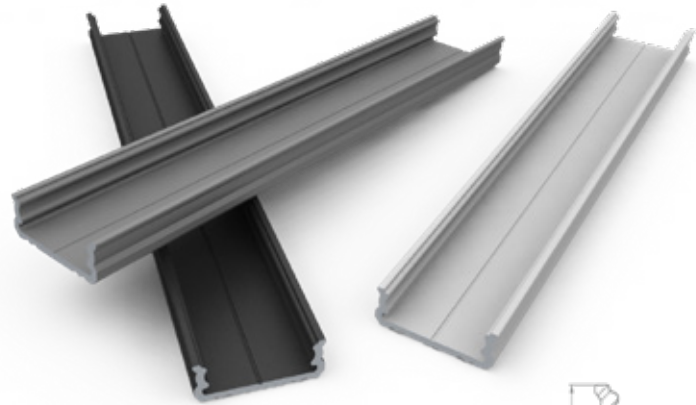

EVEN MORE LIGHT

The innovative way we have developed of mounting the diffuser ensures maximum use of the space inside the profile. Thanks to this, we have minimised the diffraction phenomenon, leaving the light with significantly more space

SERIES PROFILE

AL12-GLS1-xxxx

xxxx - means available lengths 1000, 2020, 3000, 4150

AVAILABLE COLOURS: SILVER, WHITE, BLACK

MATERIAL: ALUMINIUM

APPLICATION: SURFACE TILES

LED STRIP WIDTH: UP TO 12 MM

LENGTHS

PRIMARY: 2020MM

ADDITIONALLY: 1000MM, 3000MM, 4150MM

SERIES PROFILE

AL12-GLS2-xxxx

xxxx - means available lengths 1000, 2020, 3000, 4150

AVAILABLE COLOURS: SILVER, WHITE, BLACK

MATERIAL: ALUMINIUM

APPLICATION: SURFACE TILES