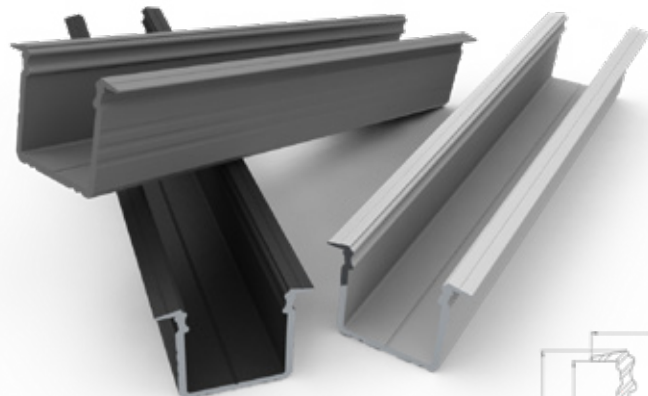

SERIES PROFILE

AL12-GLG1-XXXX

xxxx - means available lengths 1000, 2020, 3000, 4150

AVAILABLE COLOURS: SILVER,WHITE, BLACK

MATERIAL: ALUMINIUM

APPLICATION: GROOVE, RECESSED TILES

LED STRIP WIDTH: UP TO 12 MM

LENGTHS

PRIMARY: 2020MM

ADDITIONALLY: 1000MM, 3000MM, 4150MM

SERIES PROFILE

AL12-GLG2-XXXX

xxxx - means available lengths 1000, 2020, 3000, 4150

AVAILABLE COLOURS: SILVER,WHITE, BLACK

MATERIAL: ALUMINIUM

APPLICATION: GROOVE, RECESSED TILES

LED STRIP WIDTH: UP TO 12 MM

LENGTHS

PRIMARY: 2020MM

ADDITIONALLY: 1000MM, 3000MM, 4150MM

SERIES PROFILE

AL12-GLG3-XXXX

xxxx - means available lengths 1000, 2020, 3000, 4150

AVAILABLE COLOURS: SILVER,WHITE, BLACK

MATERIAL: ALUMINIUM

APPLICATION: GROOVE, RECESSED TILES

LED STRIP WIDTH: UP TO 12 MM

LENGTHS

PRIMARY: 2020MM

ADDITIONALLY: 1000MM, 3000MM, 4150MM