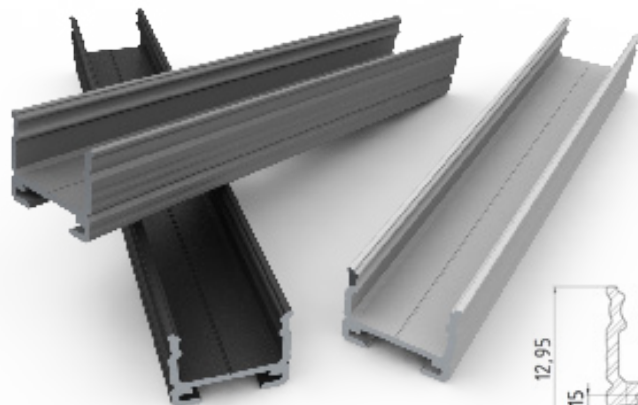

AVAILABLE COLOURS: SILVER, WHITE, BLACK

MATERIAL: ALUMINIUM

APPLICATION: FOR METAL STORE SHELVES

SURFACE

LED STRIP WIDTH: UP TO 12 MM

LENGTHS

PRIMARY: 2020MM

ADDITIONALLY: 1000MM, 3000MM, 4150MM