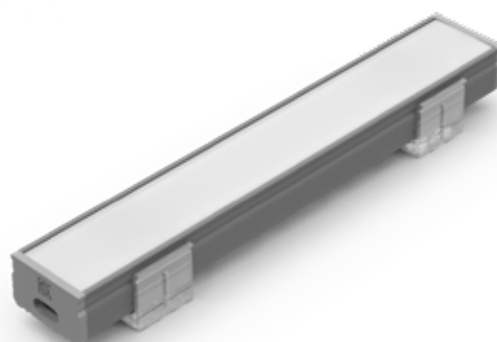

EVEN MORE LIGHT

The innovative way we have developed of mounting the diffuser ensures maximum use of the space inside the profile. Thanks to this, we have minimised the diffraction phenomenon, leaving the light with significantly more space

*MAX 3H/DAY | **MAX 6H/DAY

APPLICATION

led profiles

AL12-GLS-MB03-M

AL12-GLS-MB01-P

AL12-GLC-MB02-P

SUGGESTED BRACKETS QUANTITY

Alu lenght	Min q-ty
1m lenght	Min. 2pcs
2m lenght	Min. 3pcs
3m lenght	Min. 3pcs