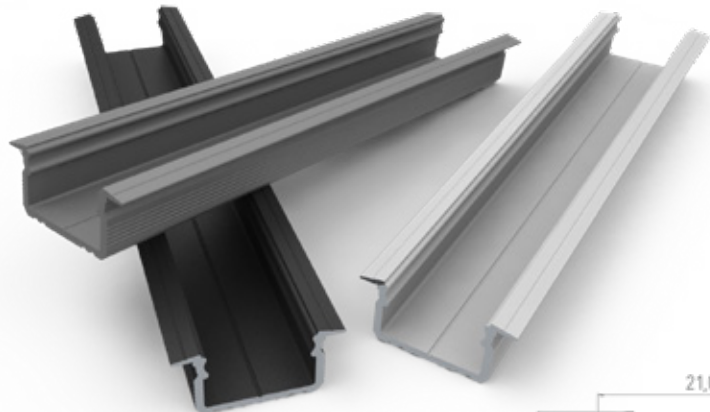

SERIES PROFILE

AL12-GLG1-XXXX

xxxx - means available lengths 1000, 2020, 3000, 4150

AVAILABLE COLOURS: SILVER,WHITE, BLACK

MATERIAL: ALUMINIUM

APPLICATION: GROOVE, RECESSED TILES

LED STRIP WIDTH: UP TO 12 MM

LENGTHS

PRIMARY: 2020MM

ADDITIONALLY: 1000MM, 3000MM, 4150MM

SERIES PROFILE

AL12-GLG2-XXXX

xxxx - means available lengths 1000, 2020, 3000, 4150

AVAILABLE COLOURS: SILVER,WHITE, BLACK

MATERIAL: ALUMINIUM

APPLICATION: GROOVE, RECESSED TILES

LED STRIP WIDTH: UP TO 12 MM

LENGTHS

PRIMARY: 2020MM

ADDITIONALLY: 1000MM, 3000MM, 4150MM

SERIES PROFILE

AL12-GLG3-XXXX

xxxx - means available lengths 1000, 2020, 3000, 4150

AVAILABLE COLOURS: SILVER,WHITE, BLACK

MATERIAL: ALUMINIUM

APPLICATION: GROOVE, RECESSED TILES

LED STRIP WIDTH: UP TO 12 MM

LENGTHS

PRIMARY: 2020MM

ADDITIONALLY: 1000MM, 3000MM, 4150MM