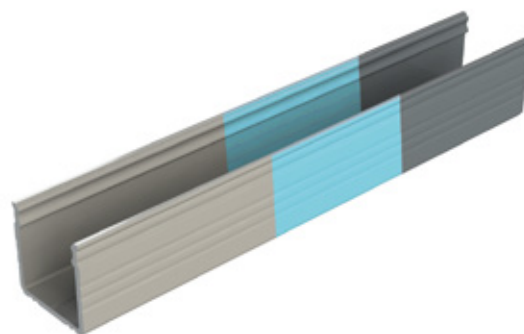

HEAT DISSIPATION

The ribbed base provides much more efficient heat dissipation than in traditional profiles.

PAINT

In addition to anodized profiles (silver, inox stainless steel, black), in the case of wholesale orders, it is possible to order powder coated profiles in any color from the RAL palette.