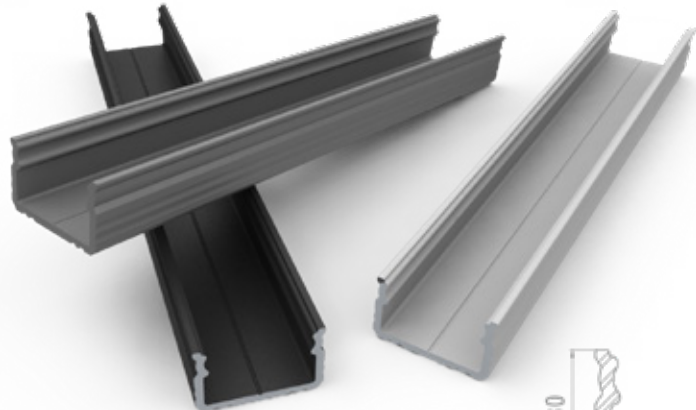

LENGTHS

PRIMARY: 2020MM

ADDITIONALLY: 1000MM, 3000MM, 4150MM