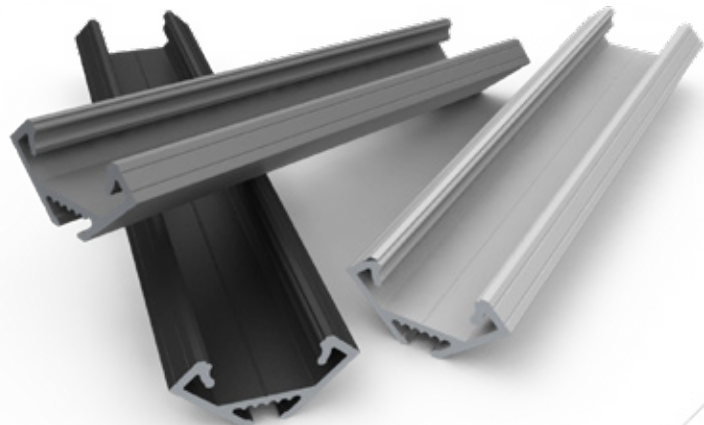

AVAILABLE COLOURS: SILVER, WHITE, BLACK

MATERIAL: ALUMINIUM

APPLICATION: FOR METAL STORE SHELVES

SURFACE

LED STRIP WIDTH: UP TO 12 MM

LENGTHS

PRIMARY: 2020MM

ADDITIONALLY: 1000MM, 3000MM, 4150MM