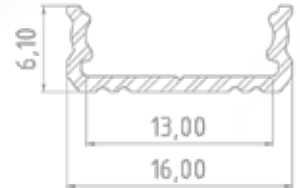

SERIES PROFILE

AL12-GLS1-xxxx

xxxx - means available lengths 1000, 2020, 3000, 4150

AVAILABLE COLOURS: SILVER, WHITE, BLACK

MATERIAL: ALUMINIUM

APPLICATION: SURFACE TILES

LED STRIP WIDTH: UP TO 12 MM

LENGTHS

PRIMARY: 2020MM

ADDITIONALLY: 1000MM, 3000MM, 4150MM