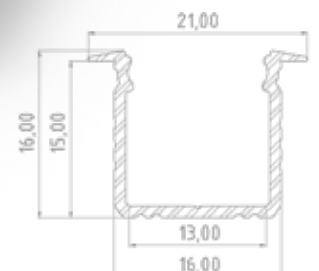

SERIES PROFILE

AL12-GLG1-XXXX

xxxx - means available lengths 1000, 2020, 3000, 4150

AVAILABLE COLOURS: SILVER,WHITE, BLACK

MATERIAL: ALUMINIUM

APPLICATION: GROOVE, RECESSED TILES

LED STRIP WIDTH: UP TO 12 MM

LENGTHS

PRIMARY: 2020MM

ADDITIONALLY: 1000MM, 3000MM, 4150MM

SERIES PROFILE

AL12-GLG2-XXXX

xxxx - means available lengths 1000, 2020, 3000, 4150

AVAILABLE COLOURS: SILVER,WHITE, BLACK

MATERIAL: ALUMINIUM

APPLICATION: GROOVE, RECESSED TILES

LED STRIP WIDTH: UP TO 12 MM

LENGTHS

PRIMARY: 2020MM

ADDITIONALLY: 1000MM, 3000MM, 4150MM

SERIES PROFILE

AL12-GLG3-XXXX

xxxx - means available lengths 1000, 2020, 3000, 4150

AVAILABLE COLOURS: SILVER,WHITE, BLACK

MATERIAL: ALUMINIUM

APPLICATION: GROOVE, RECESSED TILES

LED STRIP WIDTH: UP TO 12 MM

LENGTHS

PRIMARY: 2020MM

ADDITIONALLY: 1000MM, 3000MM, 4150MM