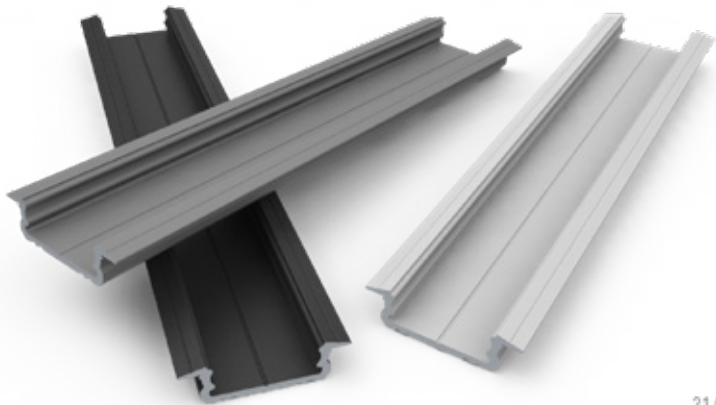

SERIES PROFILE

AL12-GLG1-XXXX

xxxx - means available lengths 1000, 2020, 3000, 4150

AVAILABLE COLOURS: SILVER,WHITE, BLACK

MATERIAL: ALUMINIUM

APPLICATION: GROOVE, RECESSED TILES

LED STRIP WIDTH: UP TO 12 MM

LENGTHS

PRIMARY: 2020MM

ADDITIONALLY: 1000MM, 3000MM, 4150MM

SERIES PROFILE

AL12-GLG2-XXXX

xxxx - means available lengths 1000, 2020, 3000, 4150

AVAILABLE COLOURS: SILVER,WHITE, BLACK

MATERIAL: ALUMINIUM

APPLICATION: GROOVE, RECESSED TILES

LED STRIP WIDTH: UP TO 12 MM

LENGTHS

PRIMARY: 2020MM

ADDITIONALLY: 1000MM, 3000MM, 4150MM

SERIES PROFILE

AL12-GLG3-XXXX

xxxx - means available lengths 1000, 2020, 3000, 4150

AVAILABLE COLOURS: SILVER,WHITE, BLACK

MATERIAL: ALUMINIUM

APPLICATION: GROOVE, RECESSED TILES

LED STRIP WIDTH: UP TO 12 MM

LENGTHS

PRIMARY: 2020MM

ADDITIONALLY: 1000MM, 3000MM, 4150MM