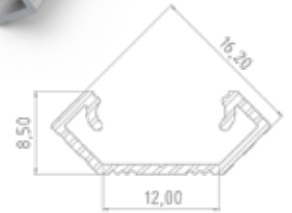

CORNER PROFILE / SURFACE PROFILE FOR METAL SHELVES

«

SERIES PROFILE

AL12-GLC1-xxxx

xxxx - means available lengths 1000, 2020, 3000, 4150

AVAILABLE COLOURS: SILVER, WHITE, BLACK

MATERIAL: ALUMINIUM

APPLICATION: STANDARD CORNER

LED STRIP WIDTH: UP TO 12 MM

LENGTHS

PRIMARY: 2020MM

ADDITIONALLY: 1000MM, 3000MM, 4150MM

SERIES PROFILE

AL12-GLC2-xxxx

xxxx - means available lengths 1000, 2020, 3000, 4150

AVAILABLE COLOURS: SILVER, WHITE, BLACK

MATERIAL: ALUMINIUM

APPLICATION: STANDARD CORNER

LED STRIP WIDTH: UP TO 12 MM

LENGTHS

PRIMARY: 2020MM

ADDITIONALLY: 1000MM, 3000MM, 4150MM

SERIES PROFILE

AL12-GLM-xxxx

xxxx - means available lengths 1000, 2020, 3000, 4150

AVAILABLE COLOURS: SILVER, WHITE, BLACK

MATERIAL: ALUMINIUM

APPLICATION: FOR METAL STORE SHELVES

SURFACE

LED STRIP WIDTH: UP TO 12 MM

LENGTHS

PRIMARY: 2020MM

ADDITIONALLY: 1000MM, 3000MM, 4150MM