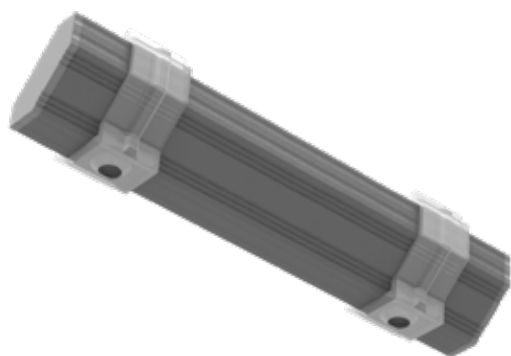

EVEN MORE LIGHT

The innovative way we have developed of mounting the diffuser ensures maximum use of the space inside the profile. Thanks to this, we have minimised the diffraction phenomenon, leaving the light with significantly more space

*MAX 3H/DAY | **MAX 6H/DAY

APPLICATION

led profiles

AL12-GLS-MB03-M

AL12-GLS-MB01-P

AL12-GLC-MB02-P

SUGGESTED BRACKETS QUANTITY

Alu lenght	Min q-ty
1m lenght	Min. 2pcs
2m lenght	Min. 3pcs
3m lenght	Min. 3pcs