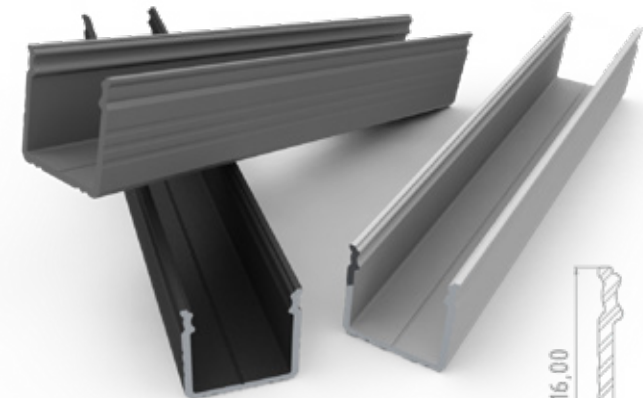

MATERIAL: ALUMINIUM

APPLICATION: SURFACE TILES

LED STRIP WIDTH: UP TO 12 MM

LENGTHS

PRIMARY: 2020MM

ADDITIONALLY: 1000MM, 3000MM, 4150MM

Application and accessories for led profiles

FOR AL12-GLS SERIES END-CAPS