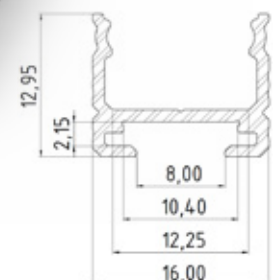

CORNER PROFILE / SURFACE PROFILE FOR METAL SHELVES

«

SERIES PROFILE

AL12-GLC1-xxxx

xxxx - means available lengths 1000, 2020, 3000, 4150

AVAILABLE COLOURS: SILVER, WHITE, BLACK

MATERIAL: ALUMINIUM

APPLICATION: STANDARD CORNER

LED STRIP WIDTH: UP TO 12 MM

LENGTHS

PRIMARY: 2020MM

ADDITIONALLY: 1000MM, 3000MM, 4150MM

SERIES PROFILE

AL12-GLC2-xxxx

xxxx - means available lengths 1000, 2020, 3000, 4150

AVAILABLE COLOURS: SILVER, WHITE, BLACK

MATERIAL: ALUMINIUM

APPLICATION: STANDARD CORNER

LED STRIP WIDTH: UP TO 12 MM

LENGTHS

PRIMARY: 2020MM

ADDITIONALLY: 1000MM, 3000MM, 4150MM

SERIES PROFILE

AL12-GLM-xxxx

xxxx - means available lengths 1000, 2020, 3000, 4150

AVAILABLE COLOURS: SILVER, WHITE, BLACK

MATERIAL: ALUMINIUM

APPLICATION: FOR METAL STORE SHELVES

SURFACE

LED STRIP WIDTH: UP TO 12 MM

LENGTHS

PRIMARY: 2020MM

ADDITIONALLY: 1000MM, 3000MM, 4150MM