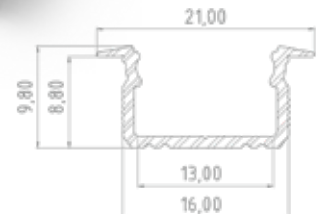

SERIES PROFILE

AL12-GLG1-XXXX

xxxx - means available lengths 1000, 2020, 3000, 4150

AVAILABLE COLOURS: SILVER,WHITE, BLACK

MATERIAL: ALUMINIUM

APPLICATION: GROOVE, RECESSED TILES

LED STRIP WIDTH: UP TO 12 MM

LENGTHS

PRIMARY: 2020MM

ADDITIONALLY: 1000MM, 3000MM, 4150MM

SERIES PROFILE

AL12-GLG2-XXXX

xxxx - means available lengths 1000, 2020, 3000, 4150

AVAILABLE COLOURS: SILVER,WHITE, BLACK

MATERIAL: ALUMINIUM

APPLICATION: GROOVE, RECESSED TILES

LED STRIP WIDTH: UP TO 12 MM

LENGTHS

PRIMARY: 2020MM

ADDITIONALLY: 1000MM, 3000MM, 4150MM

SERIES PROFILE

AL12-GLG3-XXXX

xxxx - means available lengths 1000, 2020, 3000, 4150

AVAILABLE COLOURS: SILVER,WHITE, BLACK

MATERIAL: ALUMINIUM

APPLICATION: GROOVE, RECESSED TILES

LED STRIP WIDTH: UP TO 12 MM

LENGTHS

PRIMARY: 2020MM

ADDITIONALLY: 1000MM, 3000MM, 4150MM