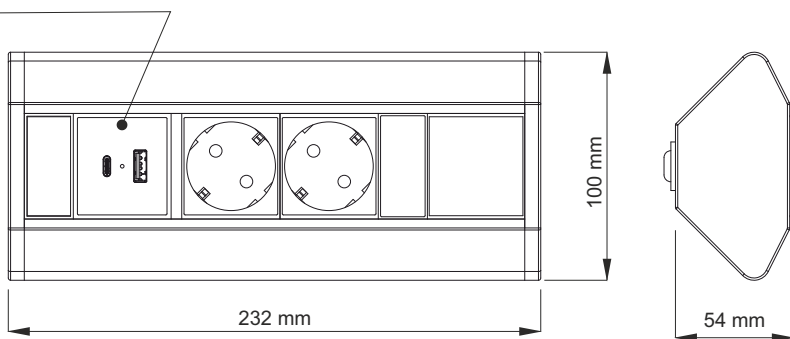

Corner furniture multisocket

CORNER BOX

white version with USB ports
of the A- and C-type

**CORNER BOX white, 2x SCHUKO,
1x USB A, 1x USB C, 1,8 m power cable.**

Index:
CORNERBOX-BI-2DE-UAC-01
Code EAN:
5908293405678

Technical drawing :

1 x USB A + 1 x USB C
5.0V $\overline{=}$ 3.1A 15.5W (total)

Technical data: